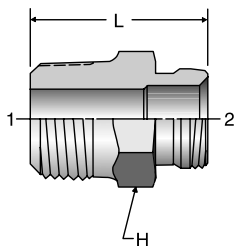

# Part Number	Thread End 1 NPTF inch		Thread End 2 UNEFinch		L		H inch
	inch	mm	inch	mm	inch	mm	
017M-6-8B	6	3/8X18	8	3/4X20	1.13	29	3/4
017M-8-8B	8	1/2X14	8	3/4X20	1.33	34	7/8