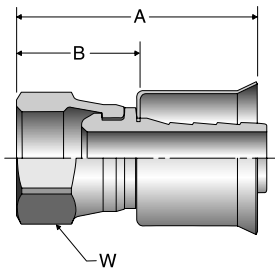

# Part Number	Thread inch	Hose I.D. inch	A		H inch	B	
			inch	mm		inch	mm
10125-6-6B-VS	3/8X18	3/8	1.72	44	11/16	1.00	25
10125-6-8B-VS	3/8X18	1/2	1.72	44	11/16	1.00	25
10125-8-6B-VS	1/2X14	3/8	2.05	52	7/8	1.33	34
10125-8-8B-VS	1/2X14	1/2	2.05	52	7/8	1.33	34

### 10825 Female SAE 45° - Swivel

# Part Number	Thread inch	Hose I.D. inch	A		H inch	B	
			inch	mm		inch	mm
10825-6-6B	5/8X18	3/8	1.82	46	3/4	1.10	28
10825-8-6B	3/4X16	3/8	1.80	46	7/8	1.08	27
10825-8-8B	3/4X16	1/2	1.95	50	7/8	1.22	31

# Part Number	Thread inch	Hose I.D. inch	A		H inch	B	
			inch	mm		inch	mm
17B25-8-6B	3/4X20	3/8	1.59	40	7/8	0.87	22
17B25-8-8B	3/4X20	1/2	1.59	40	7/8	0.87	22