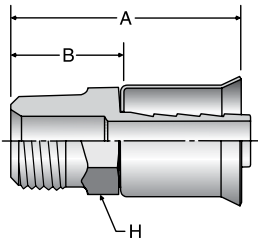

### 10125 Male NPTF Pipe - Rigid

# Part Number	Thread inch	Hose I.D. inch	A		H inch	B	
			inch	mm		inch	mm
10125-6-6B-VS	3/8X18	3/8	1.72	44	11/16	1.00	25
10125-6-8B-VS	3/8X18	1/2	1.72	44	11/16	1.00	25
10125-8-6B-VS	1/2X14	3/8	2.05	52	7/8	1.33	34
10125-8-8B-VS	1/2X14	1/2	2.05	52	7/8	1.33	34

# Part Number	Thread inch	Hose I.D. inch	A		H inch	B	
			inch	mm		inch	mm
10825-6-6B	5/8X18	3/8	1.82	46	3/4	1.10	28
10825-8-6B	3/4X16	3/8	1.80	46	7/8	1.08	27
10825-8-8B	3/4X16	1/2	1.95	50	7/8	1.22	31

# Part Number	Thread inch	Hose I.D. inch	A		H inch	B	
			inch	mm		inch	mm
17B25-8-6B	3/4X20	3/8	1.59	40	7/8	0.87	22
17B25-8-8B	3/4X20	1/2	1.59	40	7/8	0.87	22