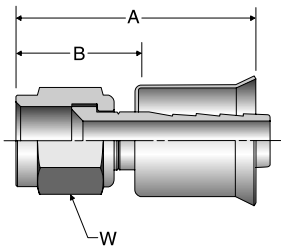

# Part Number	Thread inch	Hose I.D. inch	A		H inch	B	
			inch	mm		inch	mm
10125-6-6B-VS	3/8X18	3/8	1.72	44	11/16	1.00	25
10125-6-8B-VS	3/8X18	1/2	1.72	44	11/16	1.00	25
10125-8-6B-VS	1/2X14	3/8	2.05	52	7/8	1.33	34
10125-8-8B-VS	1/2X14	1/2	2.05	52	7/8	1.33	34

### 10825 Female SAE 45° - Swivel

# Part Number	Thread inch	Hose I.D. inch	A		H inch	B	
			inch	mm		inch	mm
10825-6-6B	5/8X18	3/8	1.82	46	3/4	1.10	28
10825-8-6B	3/4X16	3/8	1.80	46	7/8	1.08	27
10825-8-8B	3/4X16	1/2	1.95	50	7/8	1.22	31

# Part Number	Thread inch	Hose I.D. inch	A		H inch	B	
			inch	mm		inch	mm
17B25-8-6B	3/4X20	3/8	1.59	40	7/8	0.87	22
17B25-8-8B	3/4X20	1/2	1.59	40	7/8	0.87	22